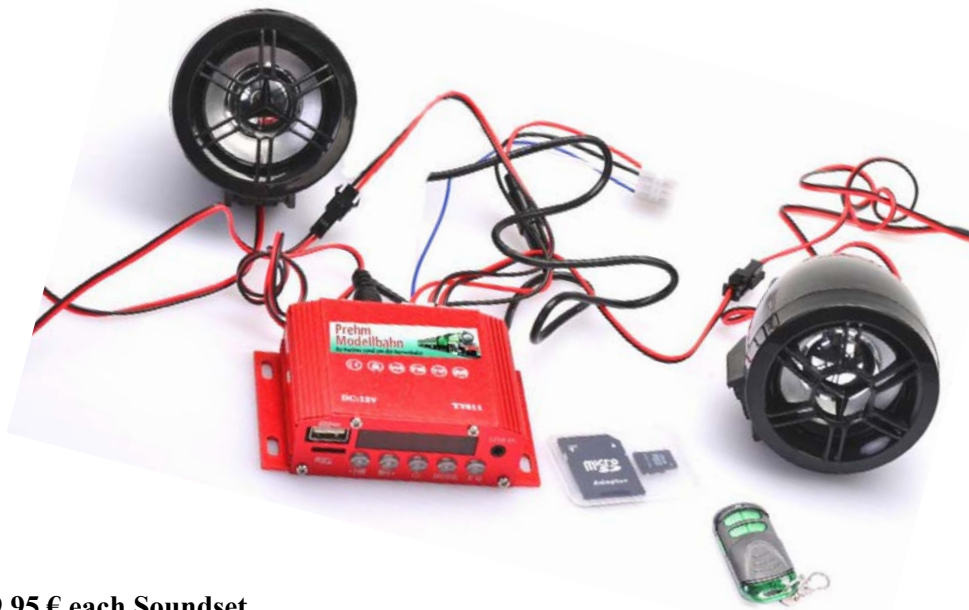

Soundmodul – Art.No. 530000 – with MSD card und church sounds

We have revised and improved our well-known sound module without increasing the price. The electronics are protected against dust and splash water in a sturdy and lacquered aluminum housing. The remote control now works with radio (433 Mhz.), Which allows installation in buildings and wagons. The range is about 100 meters. Every sound is playable, either via MSD card or from the stick on the integrated socket.

The connected antenna allows the reception of radio stations. All sounds, music and sounds can also be heard via headphones (not included). On the MSD card, Art. No. 530002, various church sounds (bells ringing, Our Father, wedding march, etc.) are played.

Also new is that two sound-stable speakers are included. These can be connected to the two 10 Watt outputs.

RRP: 59,95 € each Soundset

Sound module – Art.No. 530001 – without MSD card and church sound

Sound module as described under item no. 530000 only without the MSD card - Art.No. 530002 - with the different church sounds. (This can be ordered separately, however, RRP: 25,95 EUR)

RRP: 48,95 € each Soundset without MSD card and church sound

Voltage limiter – Art.No. 520302

For our sound module, as described under Art. No. 530000/530001, there are the voltage limiter - Art. No. 520302 -. Here you can download the sound module directly to the digital power or to the digital track power.