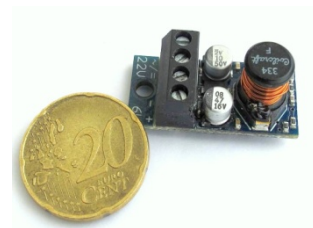

RRP: 16,95 € each voltage limiter

**Prehm-Miniaturen
Inh. Siegfried Prehm
Am Hühnerort 35
47198 Duisburg**

**phone: +0049 - 2841-503492
fax: +0049 - 2841-509187**

**Internet: www.prehm-miniaturen.com
E-Mail: info@prehm-miniaturen.com
Onlineshop: www.prehmshop.de**